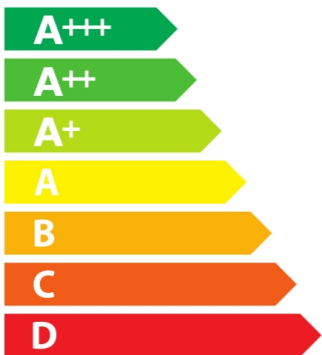

### KSEIR62NE2

**71**  
kWh/annum

Icon of a three-leaf plant inside a circle.

ABCD **E**  
FG

Icon of a light bulb.

ABCD **E**  
FG

Icon of water drops falling from a pipe.

ABCDEF  
**G**

Icon of a speaker with sound waves.

**68** dB